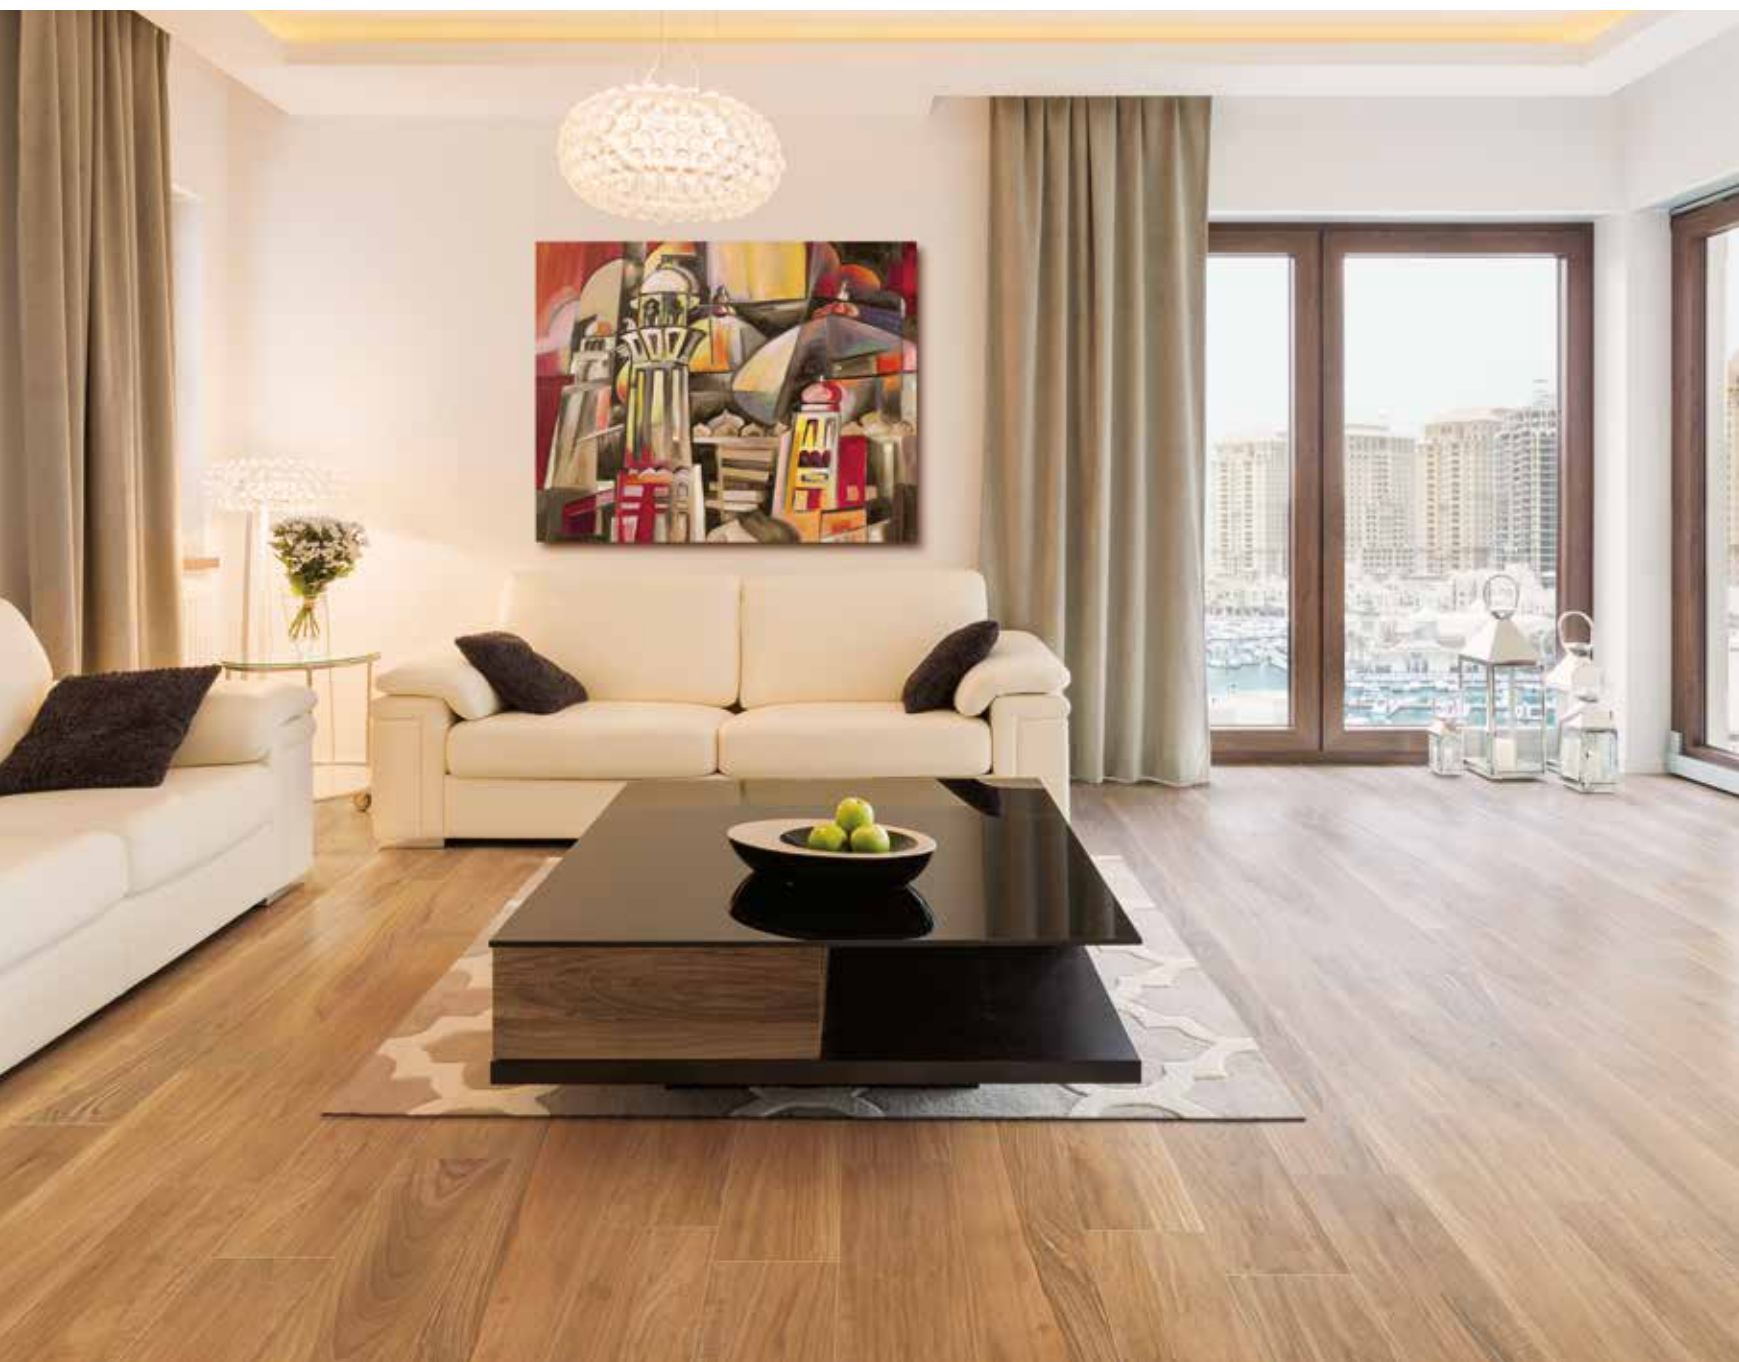

**FUTURE
L**ERAMICS

wood | LOOK

CORTINA _____

Cortina

Whoever visited just once this charming alpine village surrounded by the Dolomites knows we are talking about unmatched beauty. This new Future Ceramics collection offers the same enchantment with an elegant and warm wood effect. Three dimensions, four essences - Birch, Oak, Wenge and Cumin. Ideal for cozy livings and kitchens but also for retail and restaurants.