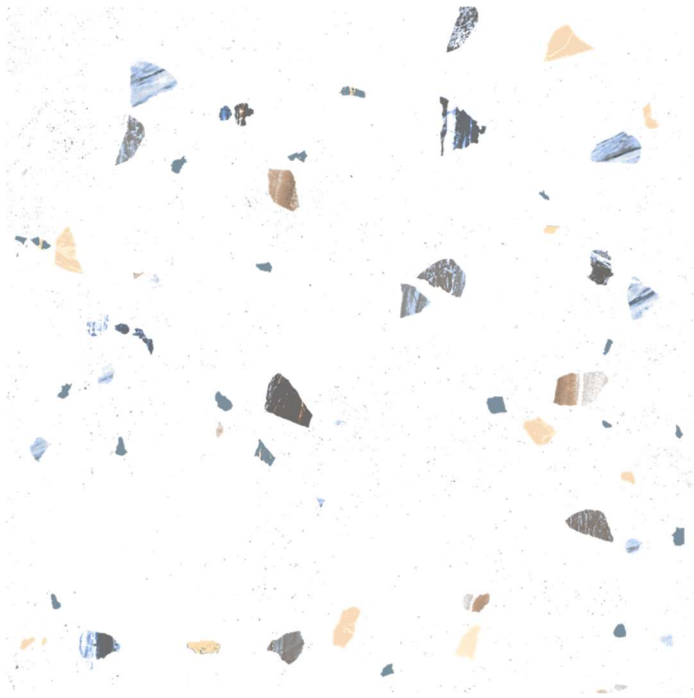

Mix Terrazo White

Available Sizes: 60x60

Images: 1 Face

Color: White

Appearance: Stone

Finish: Matt

Setting: Floor

Type: Residential, Non-Residential

Price: