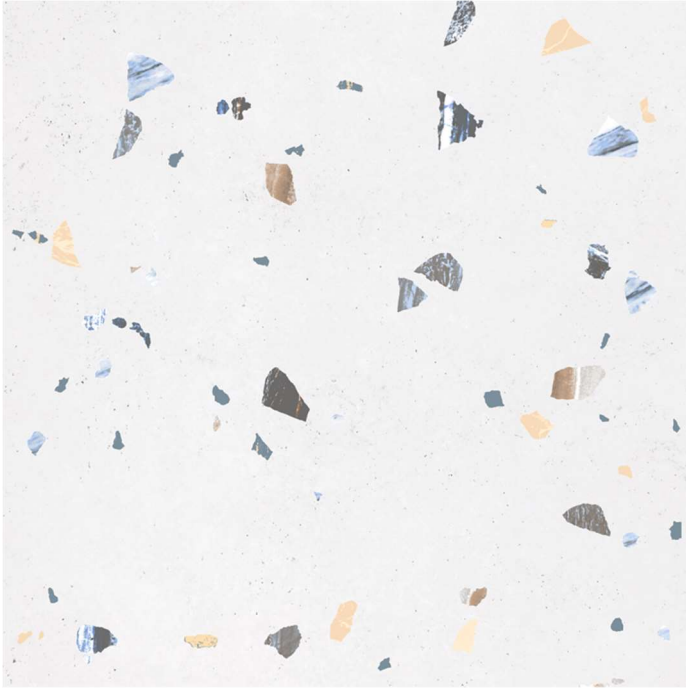

Mix Terrazo Grey

Available Sizes: 60x60

Images: 1 Face

Color: Grey

Appearance: Stone

Finish: Matt

Setting: Floor

Type: Residential, Non-Residential

Price: