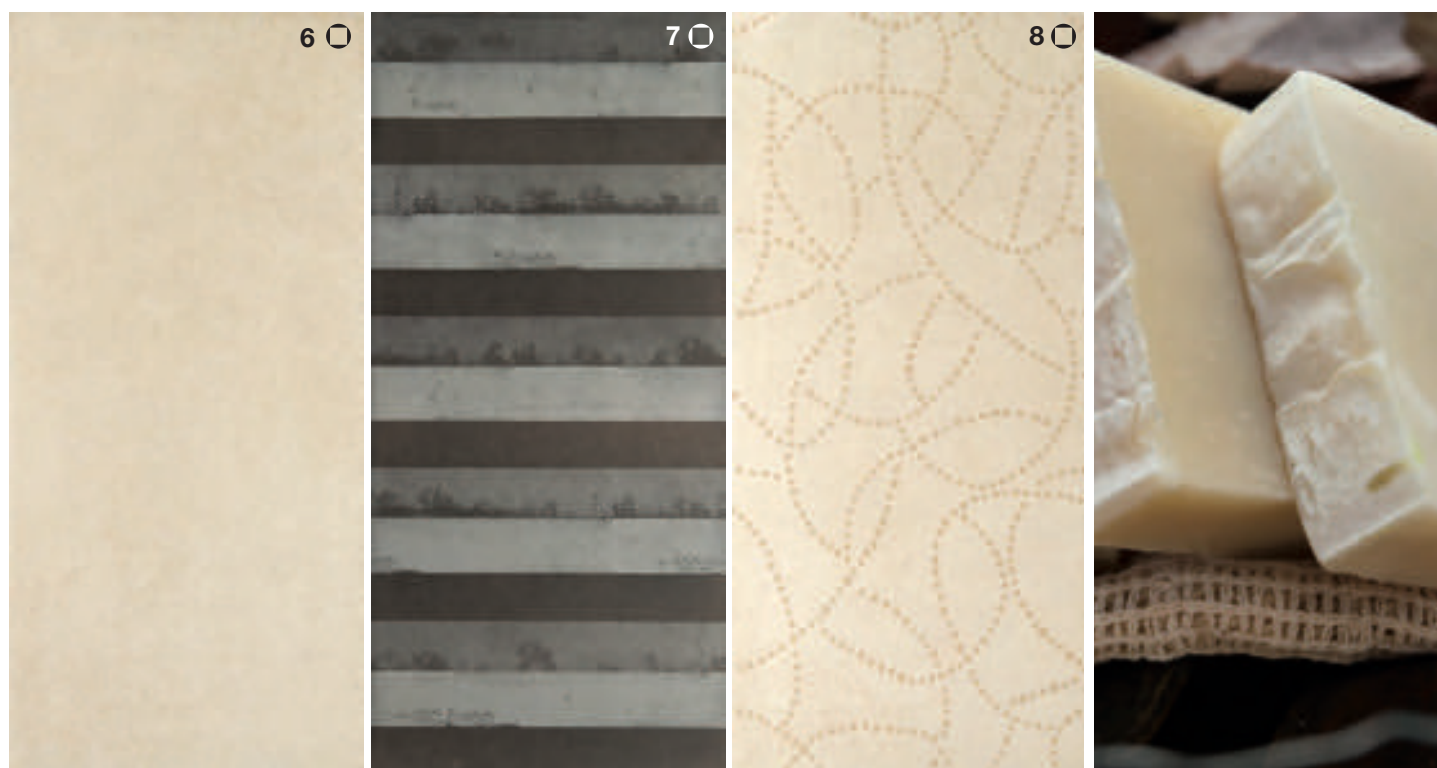

SAVANNAH WALL 20x43 8"x17" :: FLOOR 33x33 13"x13"