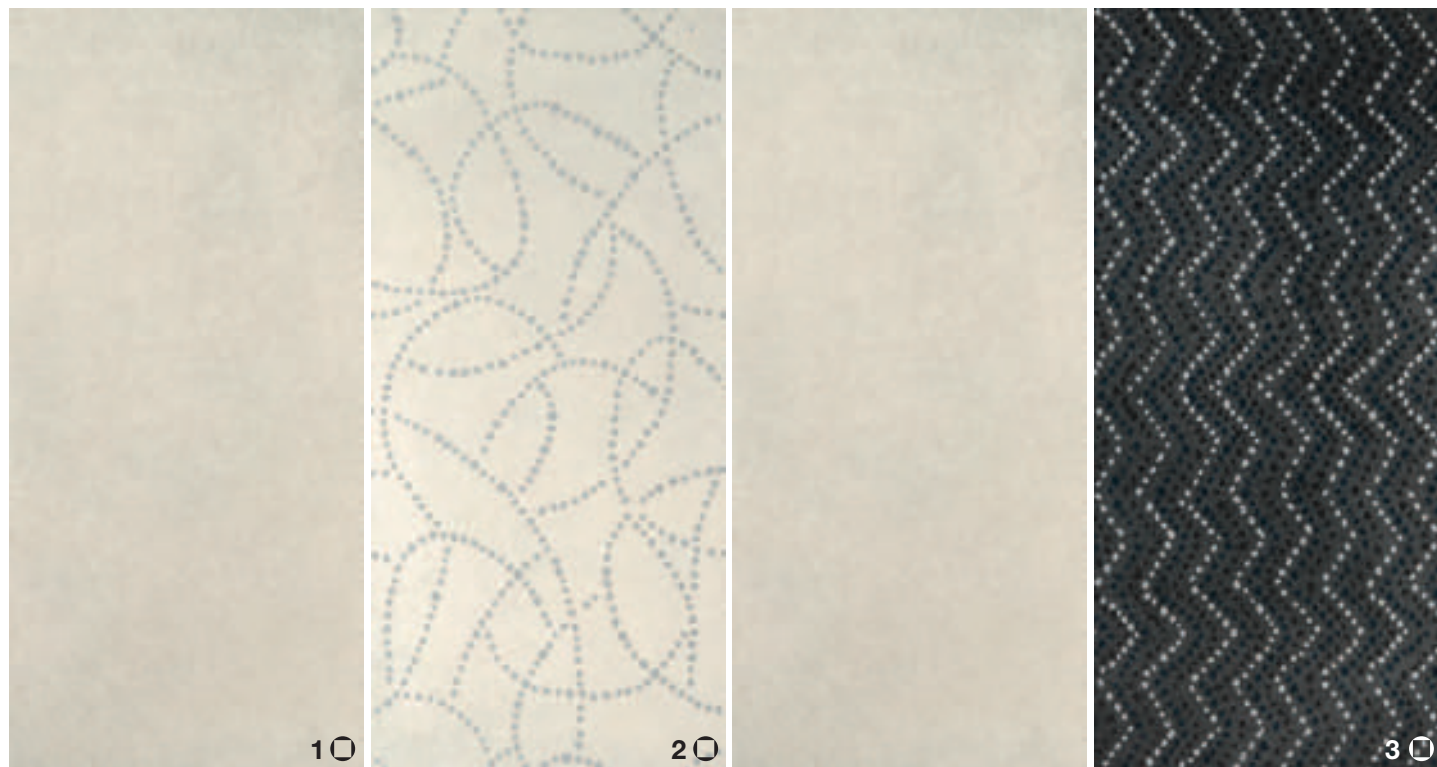

SAVANNAH

- 1 :: SAVANNAH BEIGE**
 cm 33x33 - 13"x13"
- 2 :: SAVANNAH WHITE**
 cm 33x33 - 13"x13"
- RECTIFIED AVAILABLE ON REQUEST

SAVANNAH WALL 20x43 8"x17" :: FLOOR 33x33 13"x13"

1 :: SAVANNAH WHITE
 1 cm 20x43 - 8"x17"