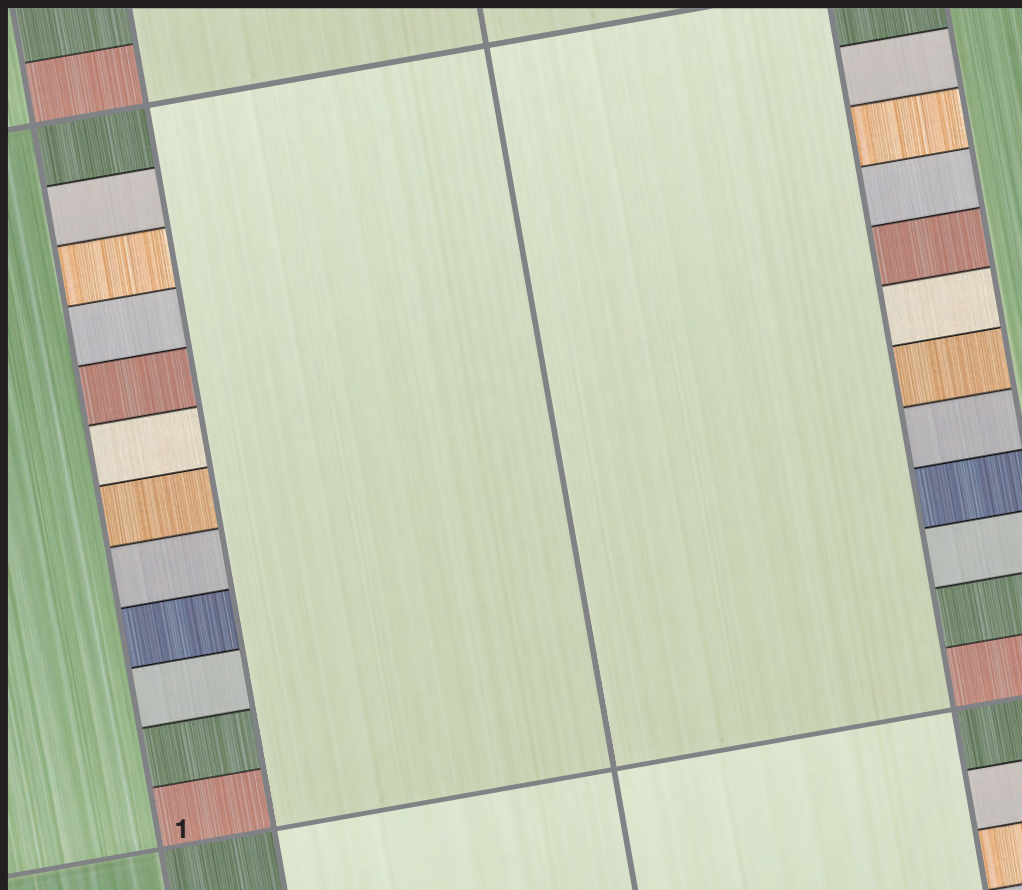

ART WALL 20x43 8"x17" :: **FLOOR** 33x33 13"x13"

① # 1 :: LISTEL KLEE
cm 6x43 - 2¹/₃"x17"