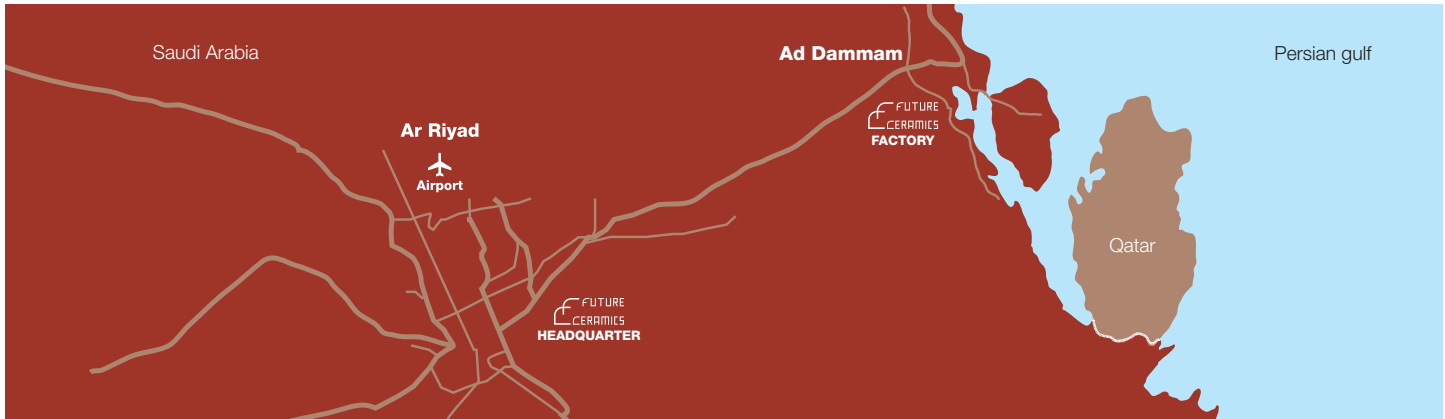

FUTURE CERAMICS