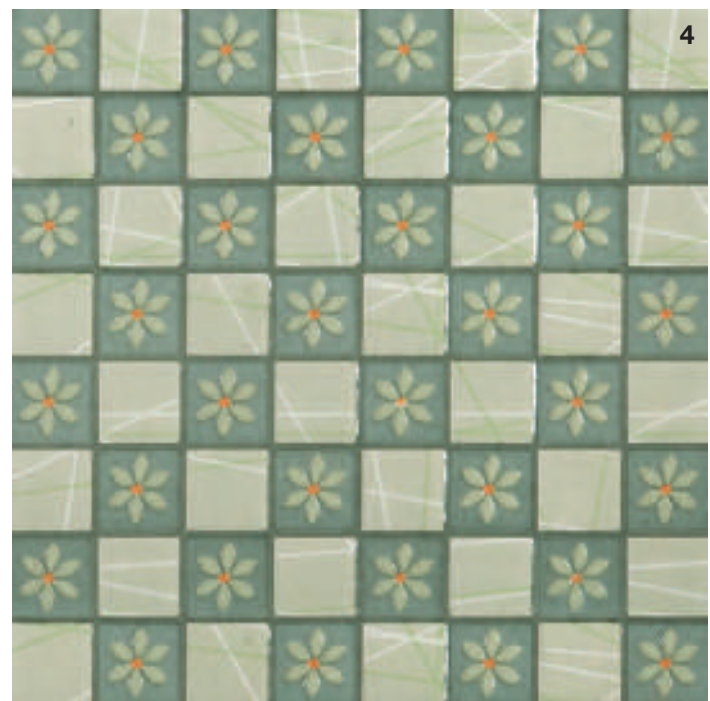

JOY

1 :: JOY APPLE
① cm 20x20 - 8"x8"

2 :: LISTEL SMART APPLE
① cm 2,5x20 - 1"x8"

3 :: LISTEL SMART APPLE
① cm 4,5x20 - 1^{3/4}"x8"

4 :: INSERT SMART APPLE
① cm 20x20 - 8"x8"